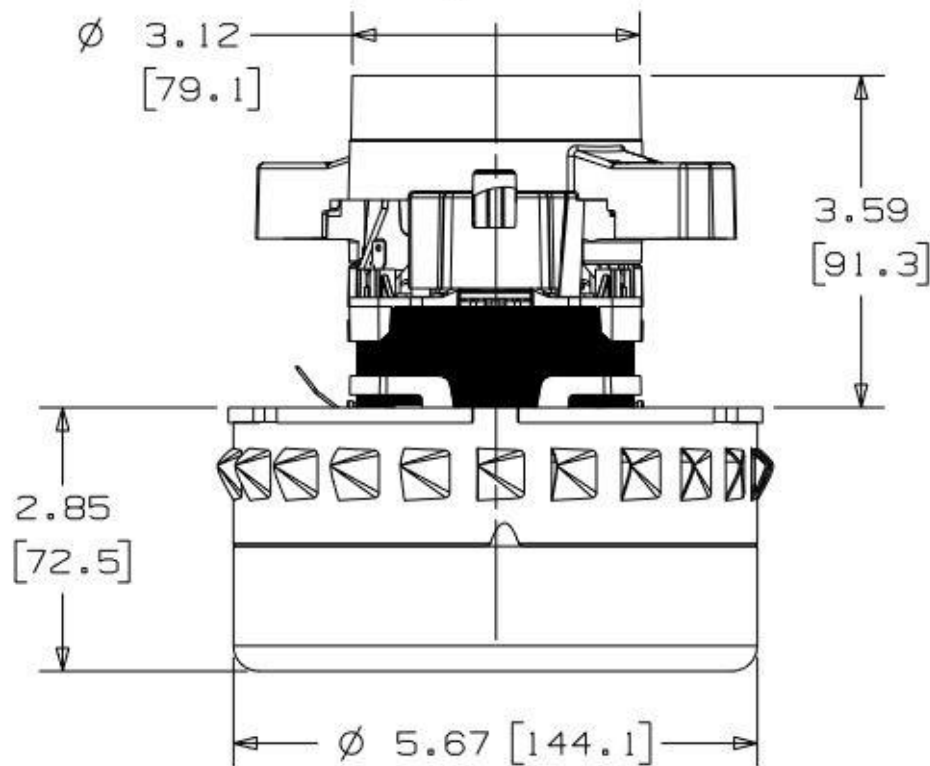

2 SETS OF 4
EQUALLY SPACED
MOUNTING HOLES
FIT #10 SELF
TAPPING SCREWS
ON A $\varnothing 4.625$
BOLT CIRCLE

Models:

LM6600-020T
LM6600-023T
LM6600-027T
LM6600-030T
LM6600-040T
LM6600-092T
LM6600-124T
LM6600-135T
LM6600-136T
LM6600-152T
LM6600-180T
LM6600-192T
LM6600-196T
LM6600-219T

Note: Dimensions are for reference only
and subject to change.
Tolerances of up to $\pm .040$ " (1.0mm)
can be expected.