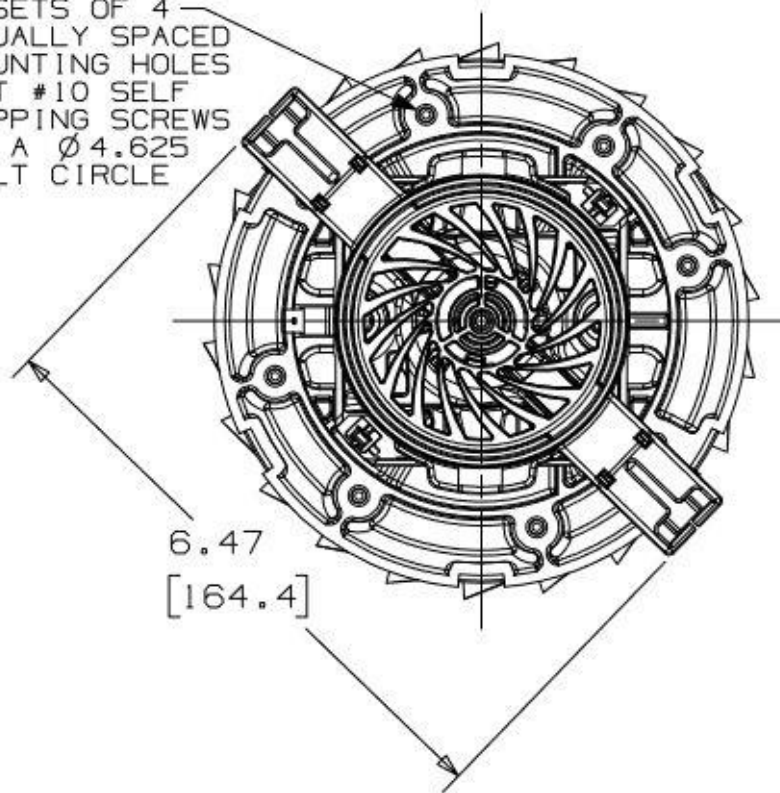

2 SETS OF 4
EQUALLY SPACED
MOUNTING HOLES
FIT #10 SELF
TAPPING SCREWS
ON A $\varnothing 4.625$
BOLT CIRCLE

Models:

LM6600-020T
LM6600-023T
LM6600-027T
LM6600-030T
LM6600-040T
LM6600-092T
LM6600-124T
LM6600-135T
LM6600-136T
LM6600-152T
LM6600-180T
LM6600-192T
LM6600-196T
LM6600-219T

Note: Dimensions are for reference only
and subject to change.
Tolerances of up to $\pm .040$ " (1.0mm)
can be expected.